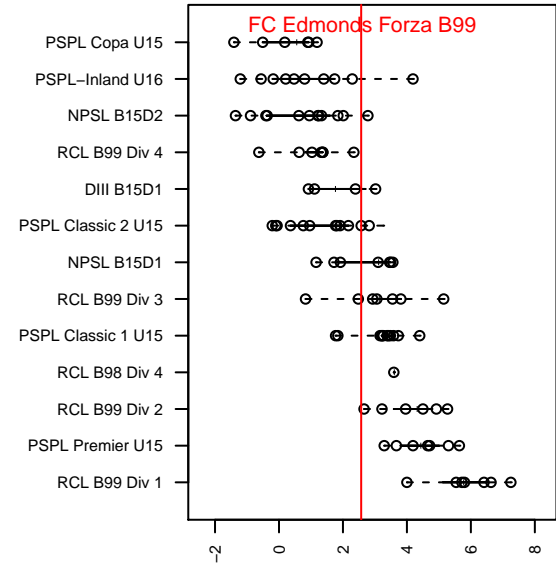

FC Edmonds Forza B99

FC Edmonds
 Edmonds, WA
 B99 total strength=1368
 attack=8.7 defense=5.87
 fall league = PSPL Classic 2 U15

alt names used:
 FC EDMONDS FORZA ()
 FC Edmonds Forza
 FC Edmonds Forza
 FC Edmonds Forza
 FC EDMONDS FORZA (WA)

Venues played:
 2014 Seattle Cup BU15
 2014 Bigfoot Silver U15
 2014 Starfire Labor Day Cup U15
 2014 PSPL Classic 2 U15
 2014 WA Cup U15 Silver U15

FC Edmonds Forza B99
 Dots are actual minus expected GF (blue circles) and GA (red triangles).
 Blue line is smoothed change in attack strength. Red is smoothed change in defense strength.

**attack and defense variance (black dot)
relative to other teams
and top 10 in region**

**attack and defense rating
relative to others at age
and all opponents in last 13 months**

Performance relative to 13 month average